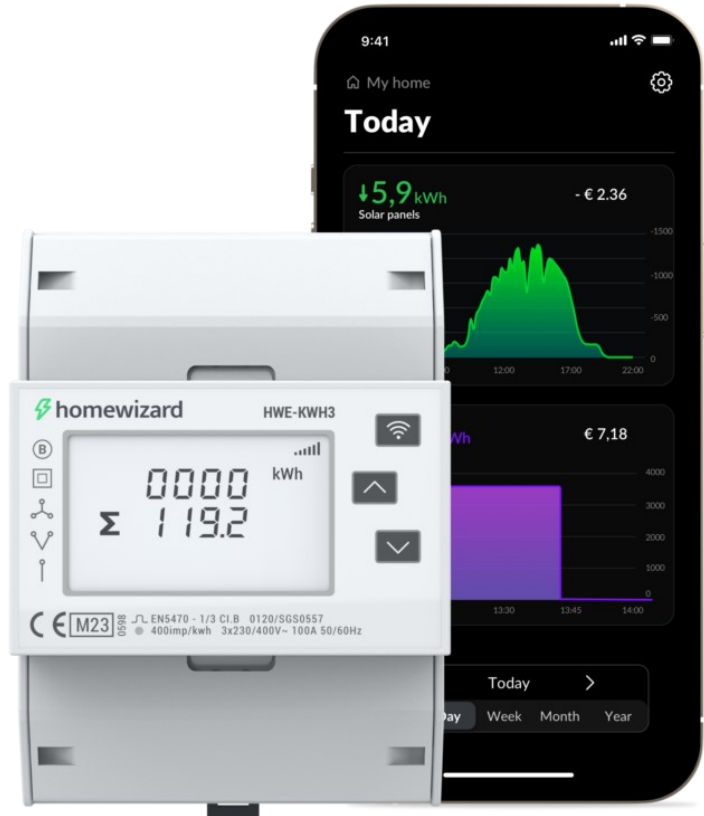

# Homewizard WiFi Meters

The HomeWizard WiFi Meters are some of the first MID approved Din Rail mounted WiFi meters. These meters, available in single or 3 phase, fit straight into your existing box to give you up to date insights into the usage of your solar, heat pump, electric car and much much more.

### HomeWizard Single Phase WiFi Meter

- Din Rail Mounted
- 100 Amp
- Energy Efficient <2W usage
- MID Approved

<b>Weight</b>	190g
<b>Connection</b>	802.11b/g/n (2.4GHz) WiFi WPA2 and WPA3 encrypted
<b>History Storage</b>	Up to 12 Months Sign up to Energy+ to extend this
<b>Security</b>	Automatic security updates 128bits AES encryption with TLS/SSL
<b>External Connections</b>	Open API
<b>Voltage</b>	176—276V AC
<b>Max Load</b>	100 Amp
<b>Power Usage</b>	<2W
<b>Accuracy Class</b>	B (MID)
<b>Mounting</b>	35mm DIN-rail
<b>Dimensions</b>	36 X 100 X 63mm
<b>Display</b>	LED LCD Display

### HomeWizard Single Phase WiFi Meter

- Din Rail Mounted
- 100 Amp
- Energy Efficient <2W usage
- MID Approved

<b>Weight</b>	490g
<b>Connection</b>	802.11b/g/n (2.4GHz) WiFi WPA2 and WPA3 encrypted
<b>History Storage</b>	Up to 12 Months Sign up to Energy+ to extend this
<b>Security</b>	Automatic security updates 128bits AES encryption with TLS/SSL
<b>External Connections</b>	Open API
<b>Voltage</b>	176—276V AC
<b>Max Load</b>	100 Amp
<b>Power Usage</b>	<2W
<b>Accuracy Class</b>	B (MID)
<b>Mounting</b>	35mm DIN-rail
<b>Dimensions</b>	72 X 100 X 66mm
<b>Display</b>	LED LCD Display